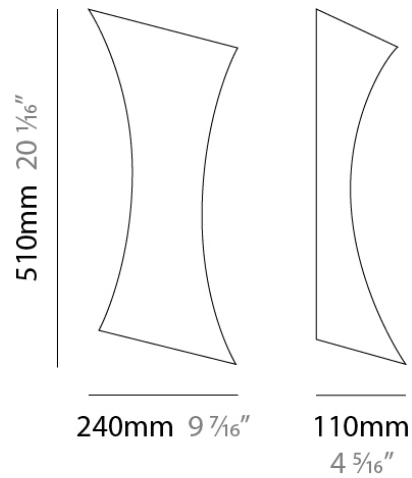

TWISTER SURFACE

D83001

GENERAL

Series: Twister
Brand: Panzeri
Division: Design
Mounting Type: Surface
Mounting Location: Wall
Subcategory: Ambient

PHYSICAL

Shape: Abstract
Length (mm): 240
Length (in): 9 ⁷/₁₆"
Height (mm): 510
Height (in): 20 ³/₁₆"
Extension (mm): 110
Extension (in): 4 ³/₁₆"
Light Distribution: Direct / Indirect
Weight (kg): 1.22
Weight (lbs): 2.68
Diffuser: Matte White Blown Glass
Fixture Finish: TIM
Fixture Material: Metal

ELECTRICAL

Number of Lamps: 2
Lamp Type: LED Retrofit
Bulb Included: Bulb Not Included
Total Output Wattage (W): 30
Max. Wattage Per Lamp (W): 15
Lamp Base: E26
Input Voltage (V): 120
Upon Request: 277Vac / GU24

LED

OPTICAL

RATINGS AND CERTIFICATIONS

Certified By: CSA Certified to UL and CSA Standards
IP rating: IP20

PROJECT	_____
TYPE	_____
NOTES	_____
QUANTITY	_____
DATE	_____